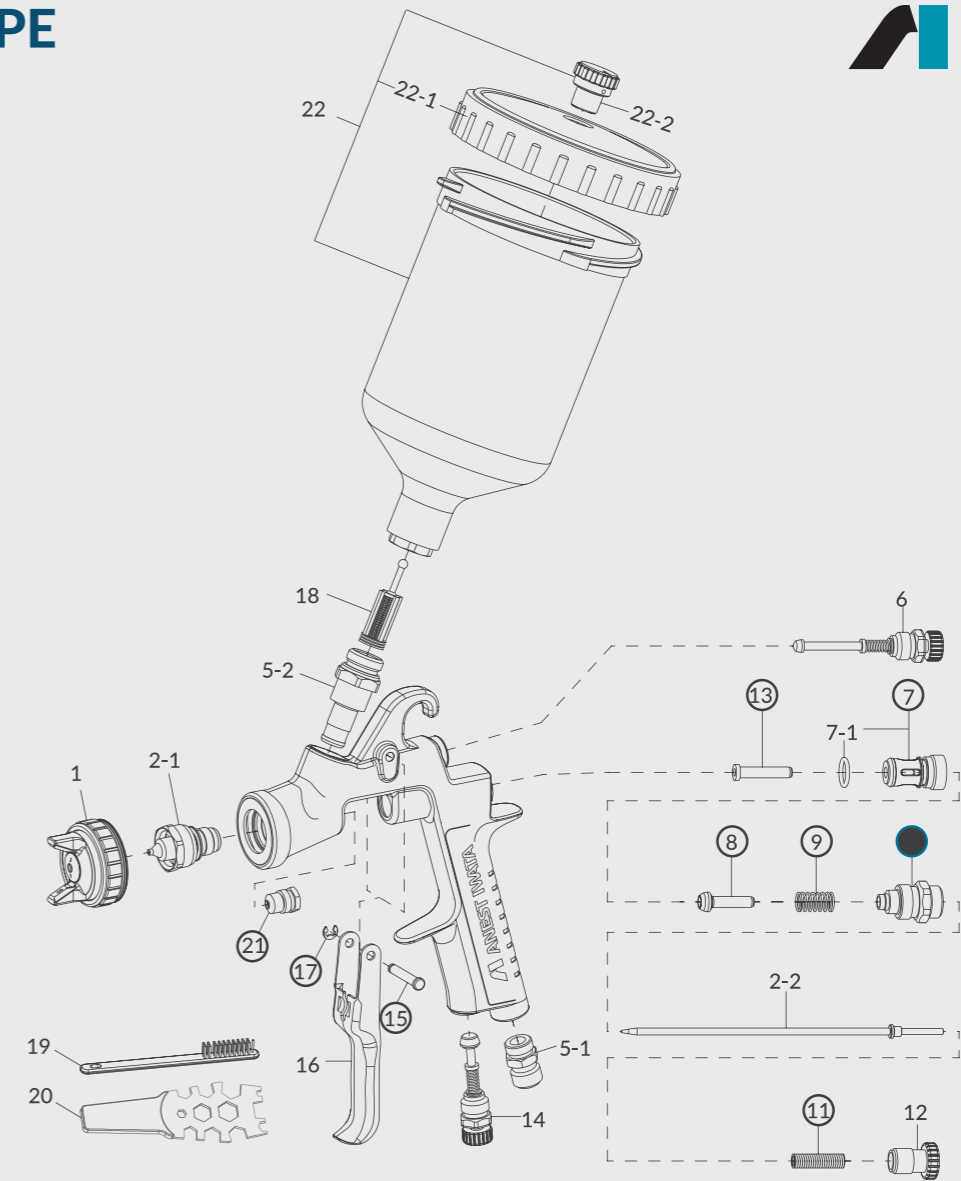

### SPARE PARTS

REF.	CODE	DESCRIPTION	QTY.
1		AIR CAP SET	
2-1+ 2-2		FLUID NOZZLE + FLUID NEEDLE SET	
5-1	03660300	AIR NIPPLE	
5-2	93650531	FLUID NIPPLE	
6	93842601	PATTERN ADJ. SET	
7	03843530	AIR VALVE SEAT SET	
7-1	06638008	'O' RING	
8	03591530	AIR VALVE	
9	03719530	AIR VALVE SPRING	
10	93844532	FLUID ADJ. GUIDE SET	
11	03593530	FLUID NEEDLE SPRING	
12	93594532	FLUID ADJ. KNOB	
13	93935430	AIR VALVE SHAFT	
14	93845531	AIR ADJ. SET	
15	03667360	TRIGGER STUD	
16	03517600	TRIGGER	
17	03912030	E STOPPER	(2 pcs./1 pk.)
18	03515500	FILTER 60 Mesh (250µ)	
21	93810620	NEEDLE PACKING SET	
19	W2COM6163	BRUSHES	(5 pcs./1 pk.)
20	930171A0	UNIVERSAL SPANNER	